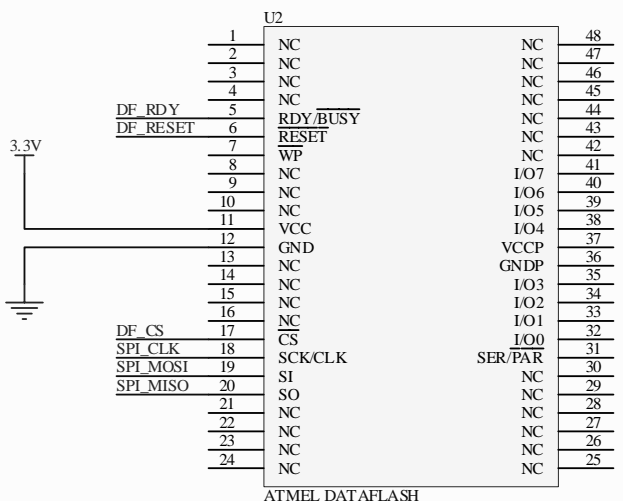

Title		
Super Badge -- Analog Section		
Size	Number	Revision
Letter		0.9
Date:	7/10/2003	Sheet of 1 of 5
File:	C:\Development\...sk1nbadge_1v0_power	Author: Mat Laibowitz

Title <b>Super Badge -- Main CPU</b>		
Size	Number	Revision
Letter		<b>0.9</b>
Date:	7/10/2003	Sheet of 2 of 5
File:	C:\Development\..sk1 badge_1v0_main.SCH	By: Mat Laibowitz