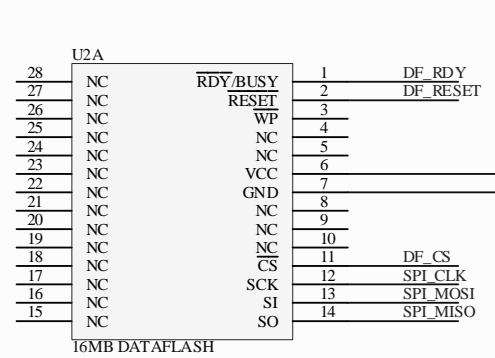

Title		
Super Badge -- Analog Section		
Size	Number	Revision
Letter		0.9
Date:	7/10/2003	Sheet of 1 of 5
File:	C:\Development\...sk1nbadge_1v0_power	Author: Mat Laibowitz

Title <b>Super Badge -- Main CPU</b>		
Size	Number	Revision
Letter		<b>0.9</b>
Date:	7/10/2003	Sheet of 2 of 5
File:	C:\Development\..sk1 badge_1v0_main.SCH	By: Mat Laibowitz