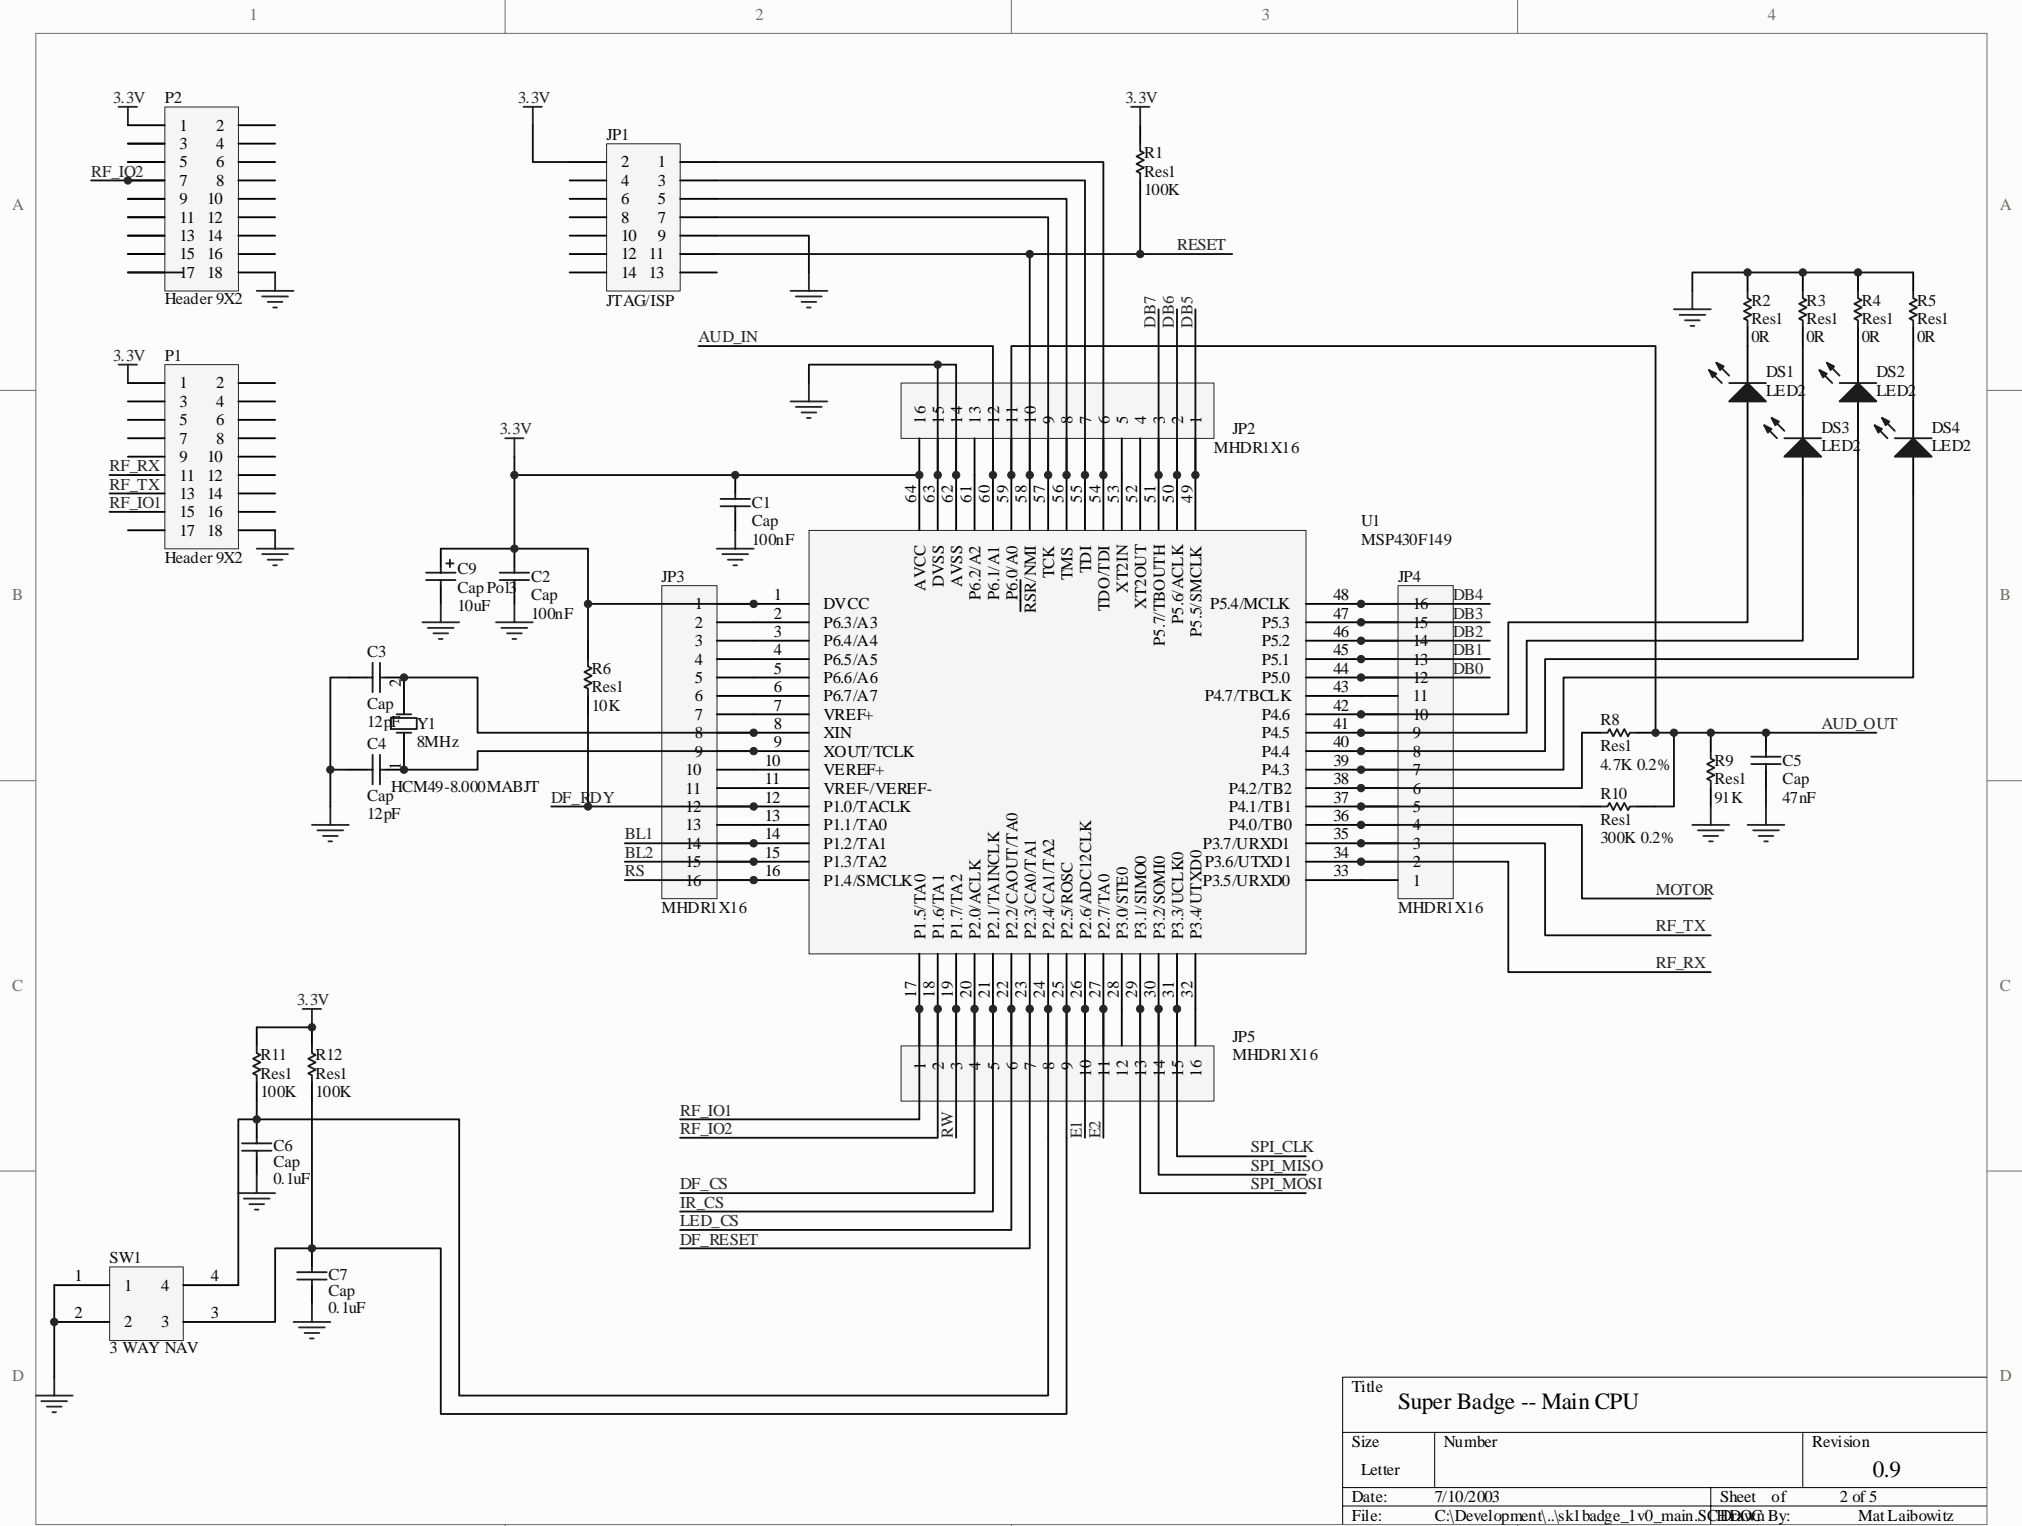

Title		
Super Badge -- Analog Section		
Size	Number	Revision
Letter		0.9
Date:	7/10/2003	Sheet of 1 of 5
File:	C:\Development\...sk1nbadge_1v0_power	Author: Mat Laibowitz

Title <b>Super Badge -- Main CPU</b>		
Size	Number	Revision
Letter		<b>0.9</b>
Date:	7/10/2003	Sheet of 2 of 5
File:	C:\Development\..sk1 badge_1v0_main.SCH	By: Mat Laibowitz