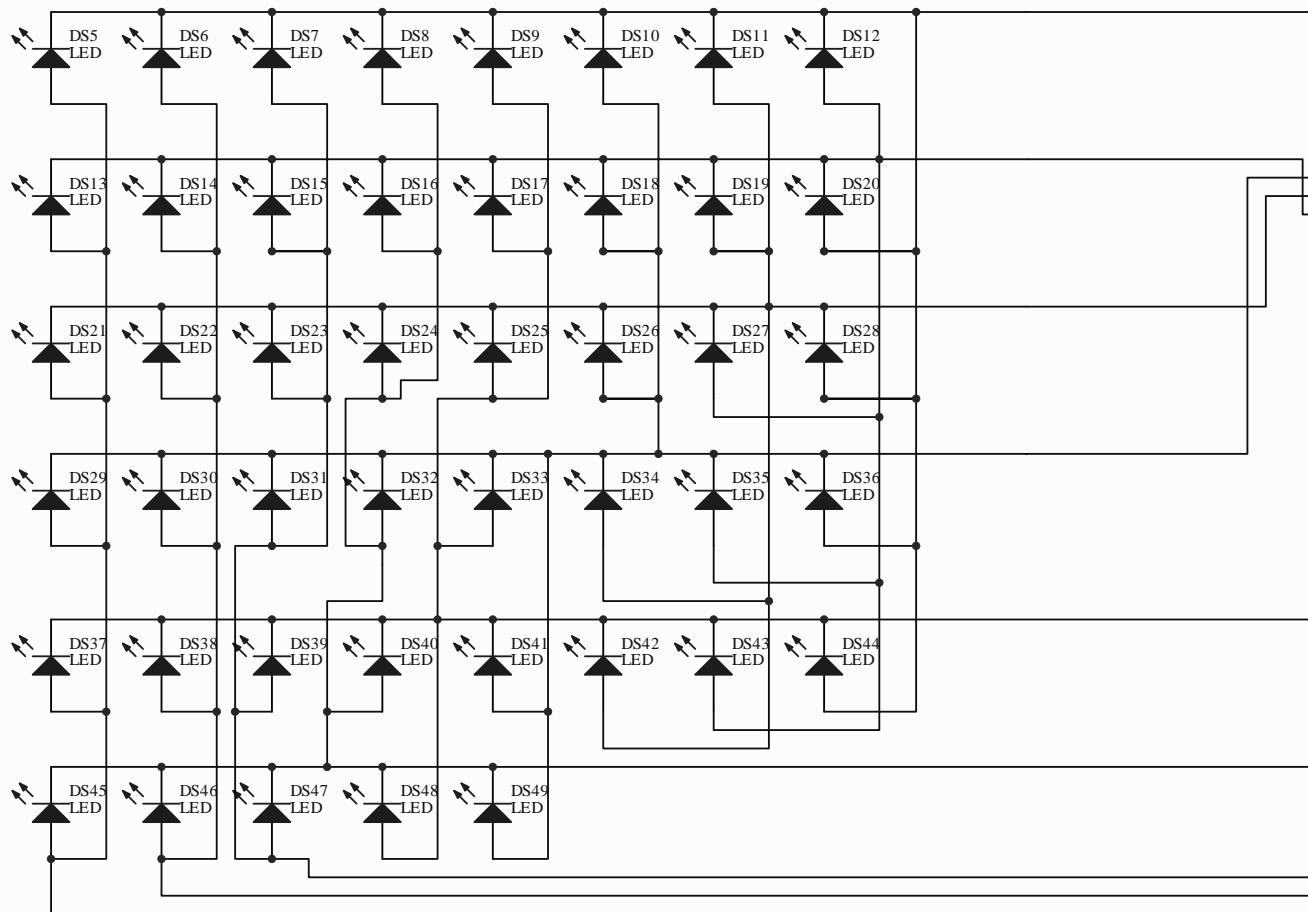

Title		
Super Badge -- Analog Section		
Size	Number	Revision
Letter		0.9
Date:	7/10/2003	Sheet of 1 of 5
File:	C:\Development\...sk1nbadge_1v0_power	Author: Mat Laibowitz

Title <b>Super Badge -- Main CPU</b>		
Size	Number	Revision
Letter		<b>0.9</b>
Date:	7/10/2003	Sheet of 2 of 5
File:	C:\Development\..sk1 badge_1v0_main.SCH	By: Mat Laibowitz