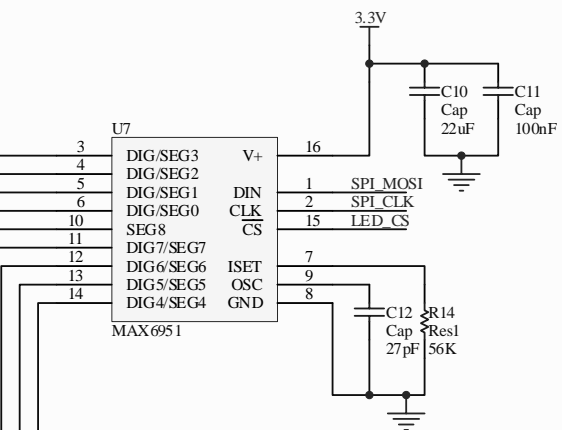

Title		
Super Badge -- Analog Section		
Size	Number	Revision
Letter		0.9
Date:	7/10/2003	Sheet of 1 of 5
File:	C:\Development\...sk1nbadge_1v0_power	Author: Mat Laibowitz

Title <b>Super Badge -- Main CPU</b>		
Size	Number	Revision
Letter		<b>0.9</b>
Date:	7/10/2003	Sheet of 2 of 5
File:	C:\Development\..sk1 badge_1v0_main.SCH	By: Mat Laibowitz