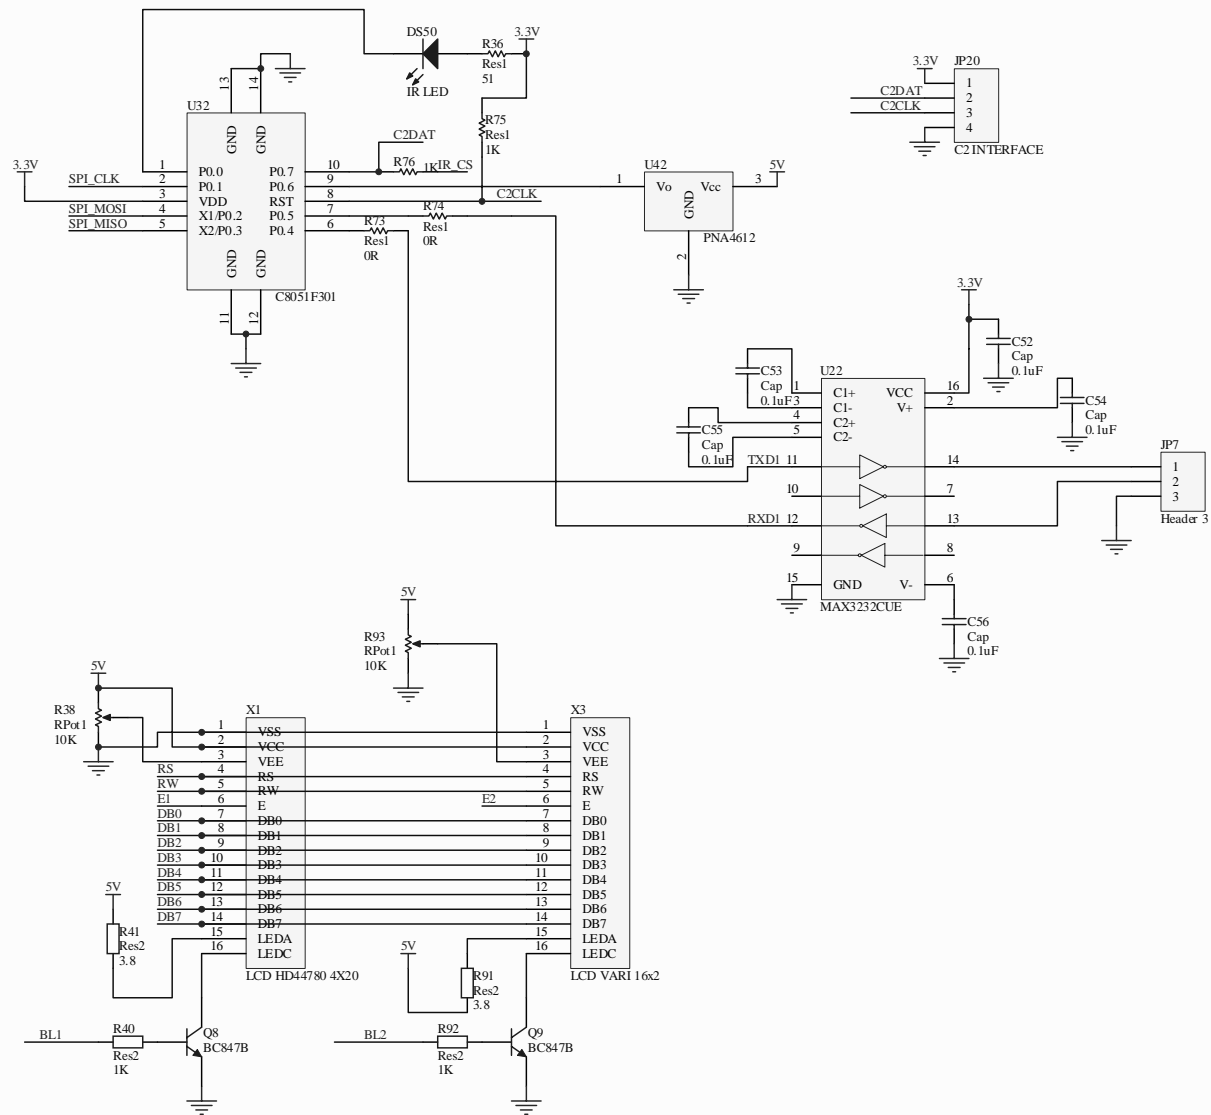

Title		
Size	Number	Revision
B		
Date:	7/10/2003	Sheet of
File:	C:\Development\sk1nbadge_lv0_ir.SCH	10 of 10